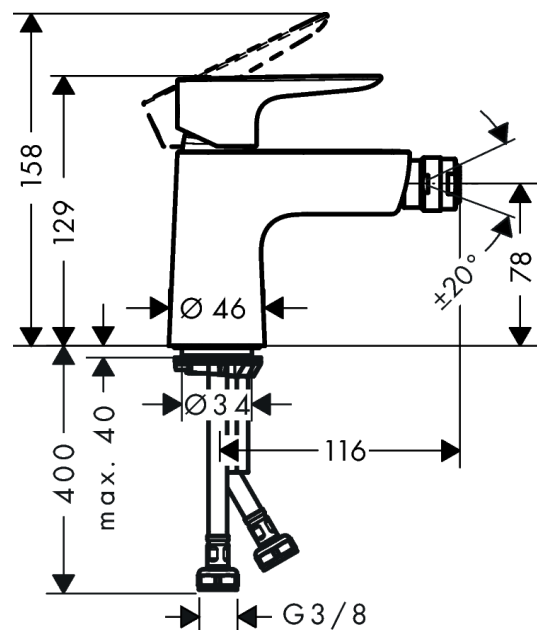

### Single lever bidet mixer with push-open waste set

Surfaces: **Chrome** Article Number: **71721000**

##### product features

- consists of: single lever bidet mixer, waste set
- projection 119 mm
- aerator with ball pivot
- spray type: normal spray
- maximum flow rate at 3 bar: 5 l/min
- ceramic cartridge
- temperature limitation adjustable
- suitable for continuous flow water heaters
- material waste set: metal
- connection type: G 3/8 connections
- connection dimension: DN15

#### Flowchart

Talis E  
 Single lever bidet mixer with push-open waste set  
 Surfaces: **Chrome** Article Number: **71721000**

Exploded Drawing

Year of production: >05/17

**Talis E**  
**Single lever bidet mixer with push-open waste set**  
 Surfaces: **Chrome** Article Number: **71721000**

### Spare part list

Year of production: >05/17

Pos.	Description	Article Number	Price	PU
1	handle	92687000	-	1
2	screw cover	95704000	-	1
3	flange	92625000	-	1
4	nut	92689000	-	1
5	O-ring 25x1,5	98146000	-	1
6	O-ring 27x1,5	92527000	-	1
7	cartridge, assy	97685000	-	1
8	seal	98865000	-	1
9	adapter for cartridge	98866000	-	1
10	O-ring 23x2	98398000	-	1
11	ball joint	96050000	-	1
12	aerator M24x1 (5 l/min)	95379000	-	1
13	screw M8 x 68	97736000	-	1
14	seal Ø 42	98722000	-	1
15	fixing set	96016000	-	1
16	connection hose 450 mm M8x0,75 G3/8	97206000	-	1
17	O-ring 6,6x1,6	93019000	-	1
a	push-open waste set	50100000	-	1