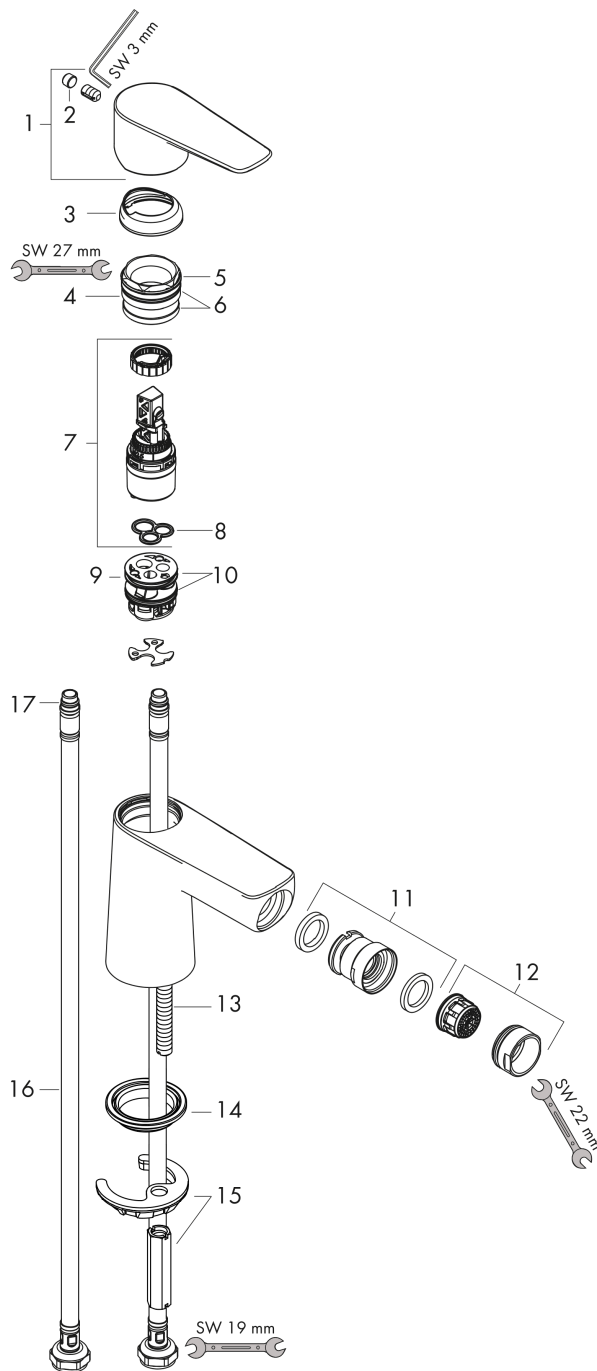

##### product features

- consists of: single lever bidet mixer, waste set
- projection 119 mm
- aerator with ball pivot
- spray type: normal spray
- maximum flow rate at 3 bar: 5 l/min
- ceramic cartridge
- temperature limitation adjustable
- suitable for continuous flow water heaters
- material waste set: metal
- connection type: G 3/8 connections
- connection dimension: DN15

#### Scale drawing

#### Flowchart

Talis E  
 Single lever bidet mixer with push-open waste set  
 Surfaces: **Chrome** Article Number: **71721000**

Exploded Drawing

Year of production: >05/17

**Talis E**  
**Single lever bidet mixer with push-open waste set**  
 Surfaces: **Chrome** Article Number: **71721000**

### Spare part list

Year of production: >05/17

Pos.	Description	Article Number	Price	PU
1	handle	92687000	-	1
2	screw cover	95704000	-	1
3	flange	92625000	-	1
4	nut	92689000	-	1
5	O-ring 25x1,5	98146000	-	1
6	O-ring 27x1,5	92527000	-	1
7	cartridge, assy	97685000	-	1
8	seal	98865000	-	1
9	adapter for cartridge	98866000	-	1
10	O-ring 23x2	98398000	-	1
11	ball joint	96050000	-	1
12	aerator M24x1 (5 l/min)	95379000	-	1
13	screw M8 x 68	97736000	-	1
14	seal Ø 42	98722000	-	1
15	fixing set	96016000	-	1
16	connection hose 450 mm M8x0,75 G3/8	97206000	-	1
17	O-ring 6,6x1,6	93019000	-	1
a	push-open waste set	50100000	-	1