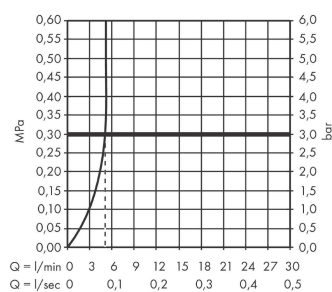

Talis E

Single lever bidet mixer with push-open waste set

Surfaces: **Chrome** Article Number: **71721000**

Description

product features

- consists of: single lever bidet mixer, waste set
- projection 119 mm
- aerator with ball pivot
- spray type: normal spray
- maximum flow rate at 3 bar: 5 l/min
- ceramic cartridge
- temperature limitation adjustable
- suitable for continuous flow water heaters
- material waste set: metal
- connection type: G 3/8 connections
- connection dimension: DN15

Technology

Product image

Scale drawing

Flowchart